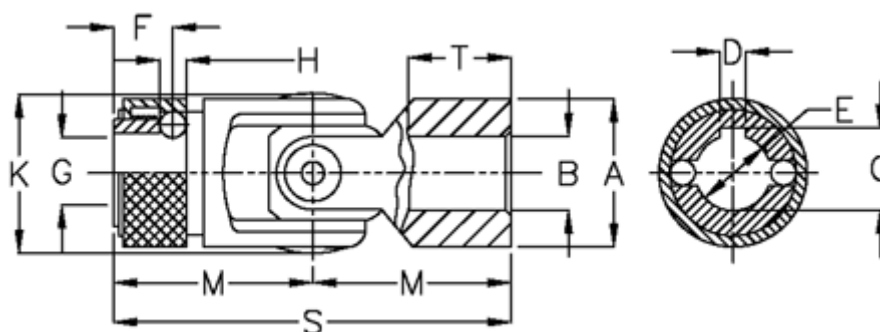

Data Sheet

Article number: 07716423

Description: Cross joint w/slide bearing
W/rapid change coupling, 0.716.423

Measures

A	= 16	K	= 17.5
B H7	= 8	M	= 26
C	= 9.0	MD max N m	= 8
D	= 2	s	= 52
E	= 8	T	= 15
F	= 9.5		
G	= 7.0		
H	= 3.50		